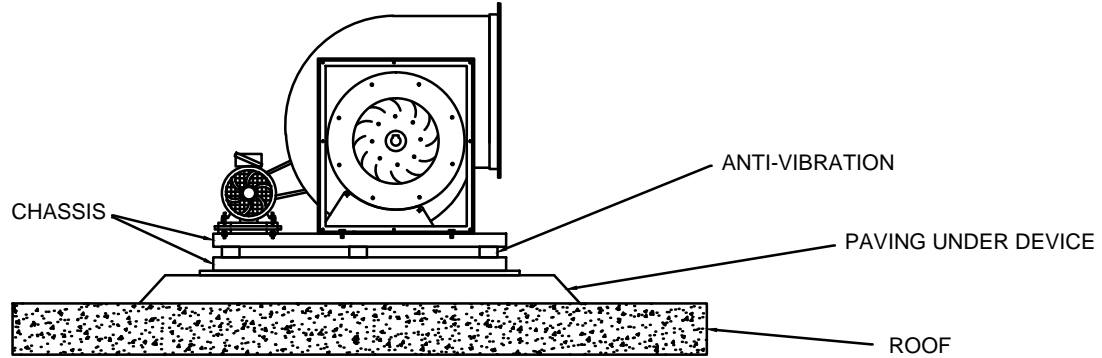

CHANNEL

 Mackesh & Daresh Co شرکت تهویه تاسیسات مکش و دهش	
Model: MD TB	
Driver: Belt drive	Inlet: Single
Rotation Discharge: COP A1	
Unit: mm	Date: 2016-05-01

INSTALLATION PROCEDURE