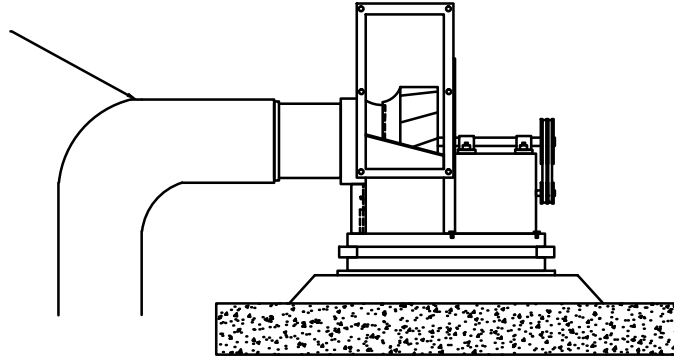

CHANNEL

 Mackesh & Daresh Co شرکت تهویه تاسیسات مکش و دهش	
Model: MD TB	
Driver: Belt drive	Inlet: Single
Rotation Discharge: COP A1	
Unit: mm	Date: 2016-05-01

INSTALLATION PROCEDURE